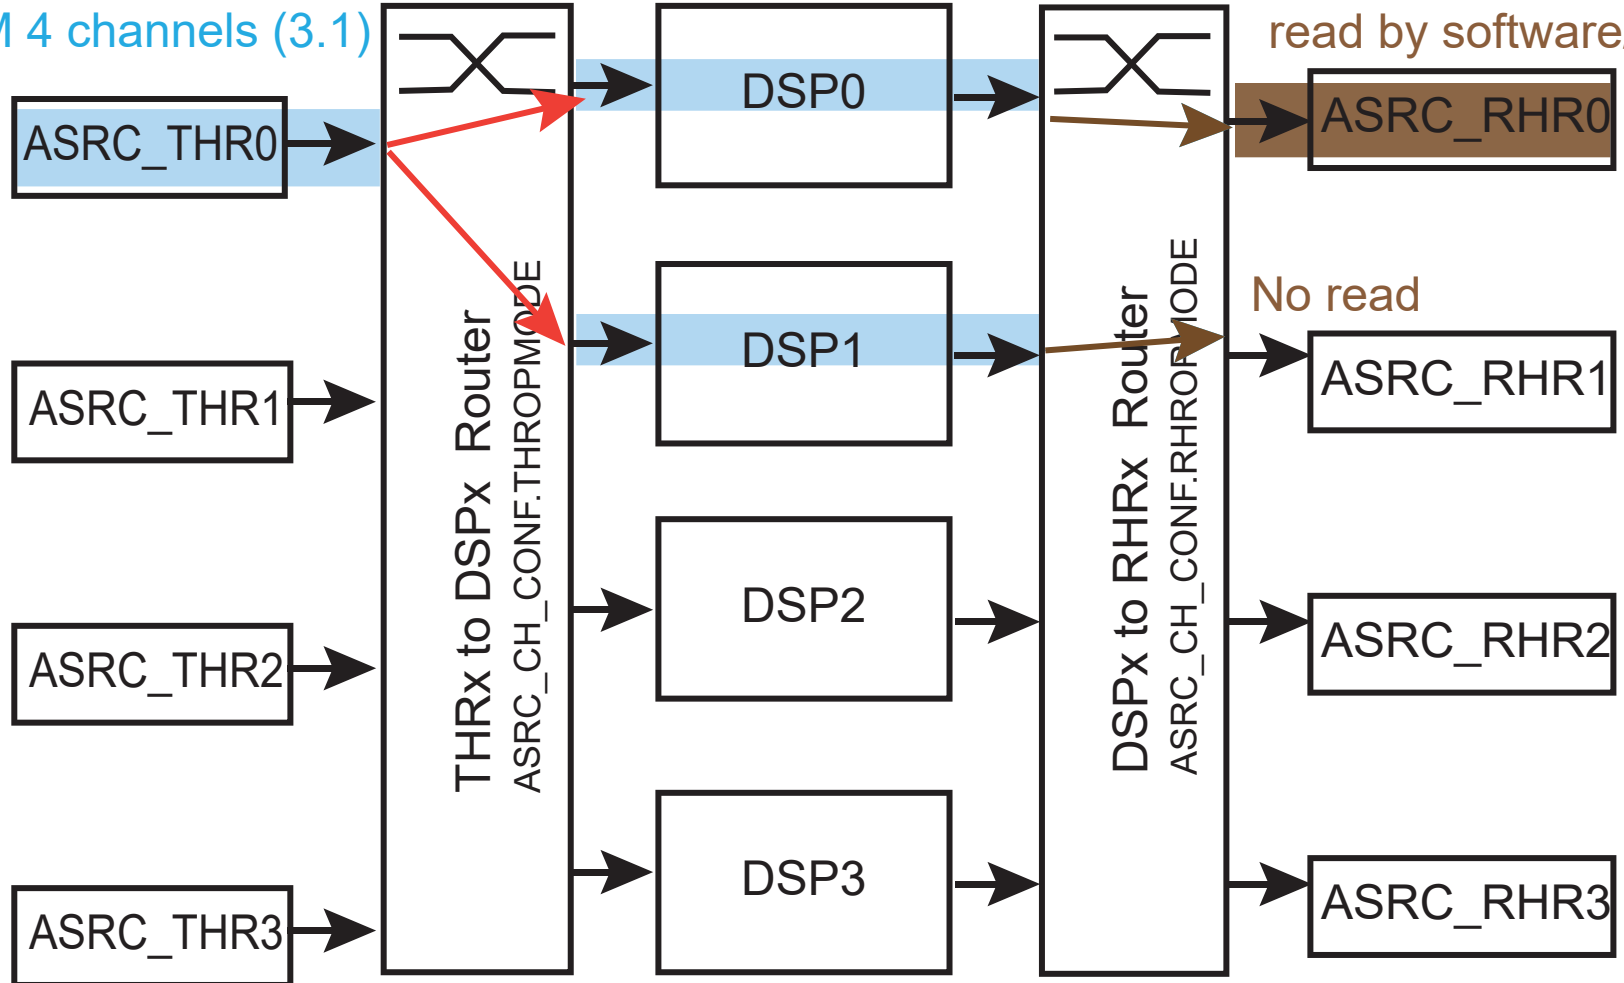

ASRC

Audio Streams loaded by software or DMA on ASRC_THR0 and ASRC_THR1

Resulting Audio Stream read by software or DMA via ASRC_RHR0 only

TDM 4 channels (3.1)

ASRC_MR.ASRCEN0/1=1

Stereo Stream read by software/DMA

ASRC_CH_CONF.THROPMODE=1 ASRC_CH_CONF.RHROPMODE=0