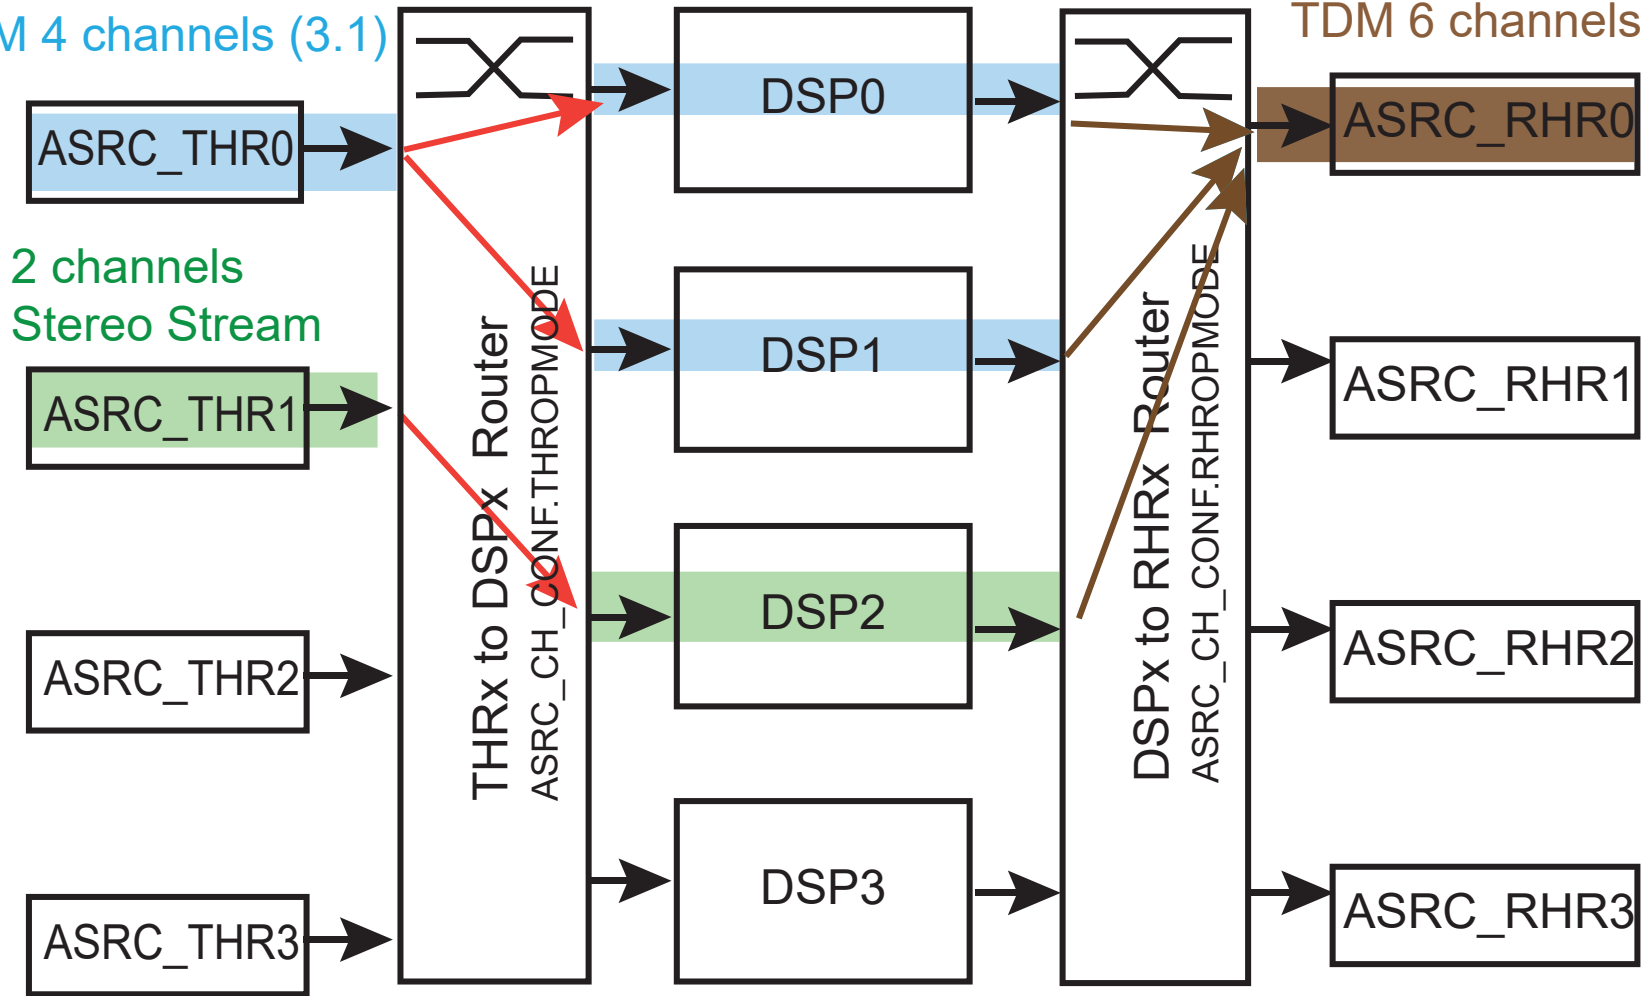

ASRC

*Resulting Audio Stream
read by software or DMA
via ASRC_RHR0*

*Audio Streams loaded
by software or DMA
on ASRC_THR0 and
ASRC_THR1*

ASRC_MR.ASRCEN0/1/2=1

TDM 4 channels (3.1)

TDM 6 channels (5.1)

ASRC_CH_CONF.THROPMODE=1 ASRC_CH_CONF.RHROPMODE=3