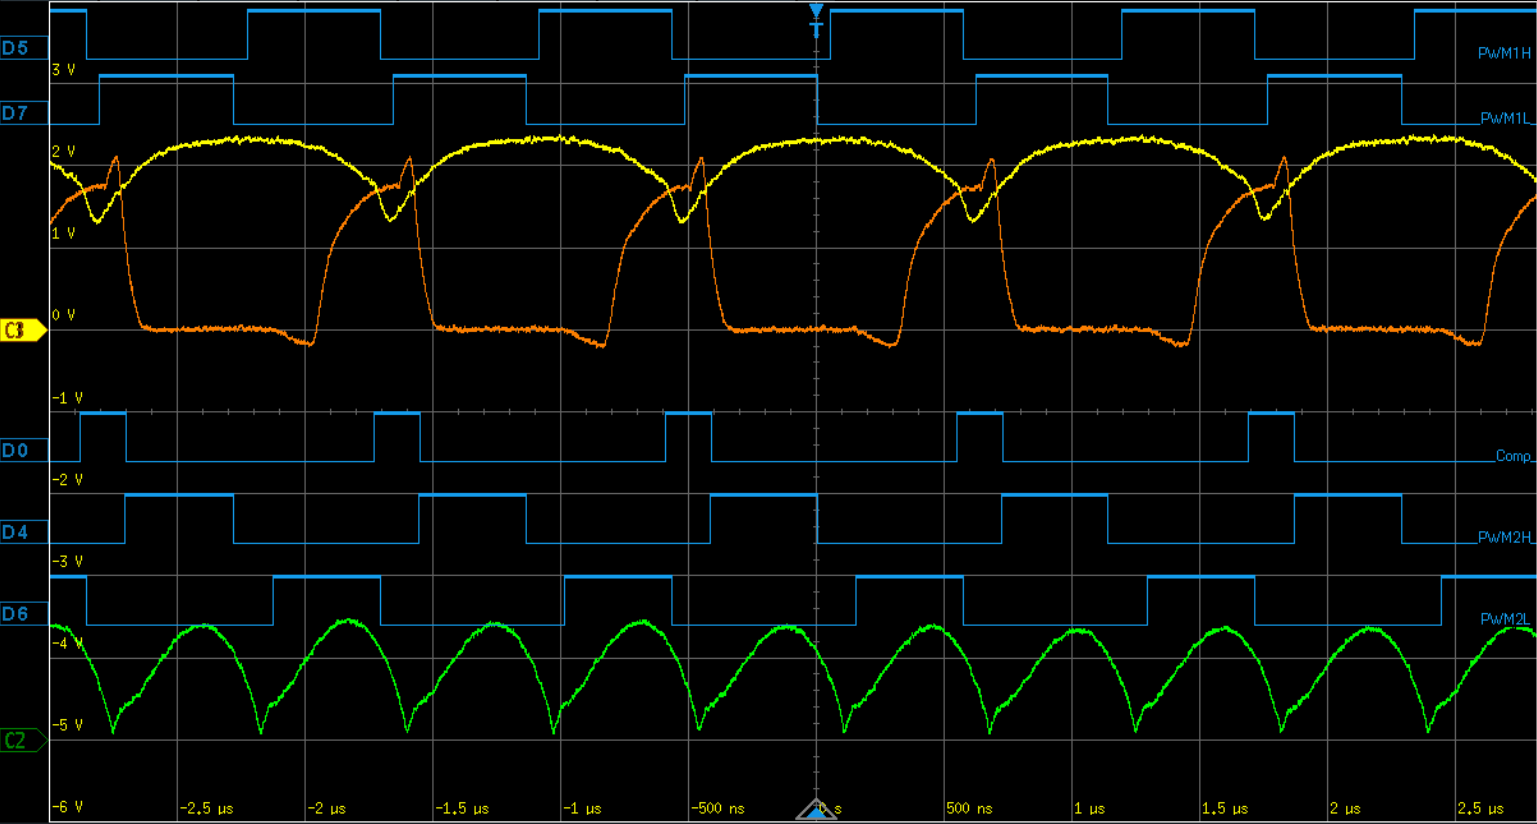

Undo Delete Screenshot Save Wavef. Zoom Meter Annotation Setup

D7 Auto 500 ns/ Run
2 V 2.5 GSa/s 0 s Sample

? Help

Vertical

Logic

Trigger

Horizontal

Acquire

History

Measure

Menu

D5 f: 862.631 kHz

C1 1 v/ B_w DC 10:1 C2 1 v/ B_w DC 10:1 C3 1 v/ B_w DC 10:1 C4 D7-0 2 V D7 ↑↑↑↑↑ ↓ D0