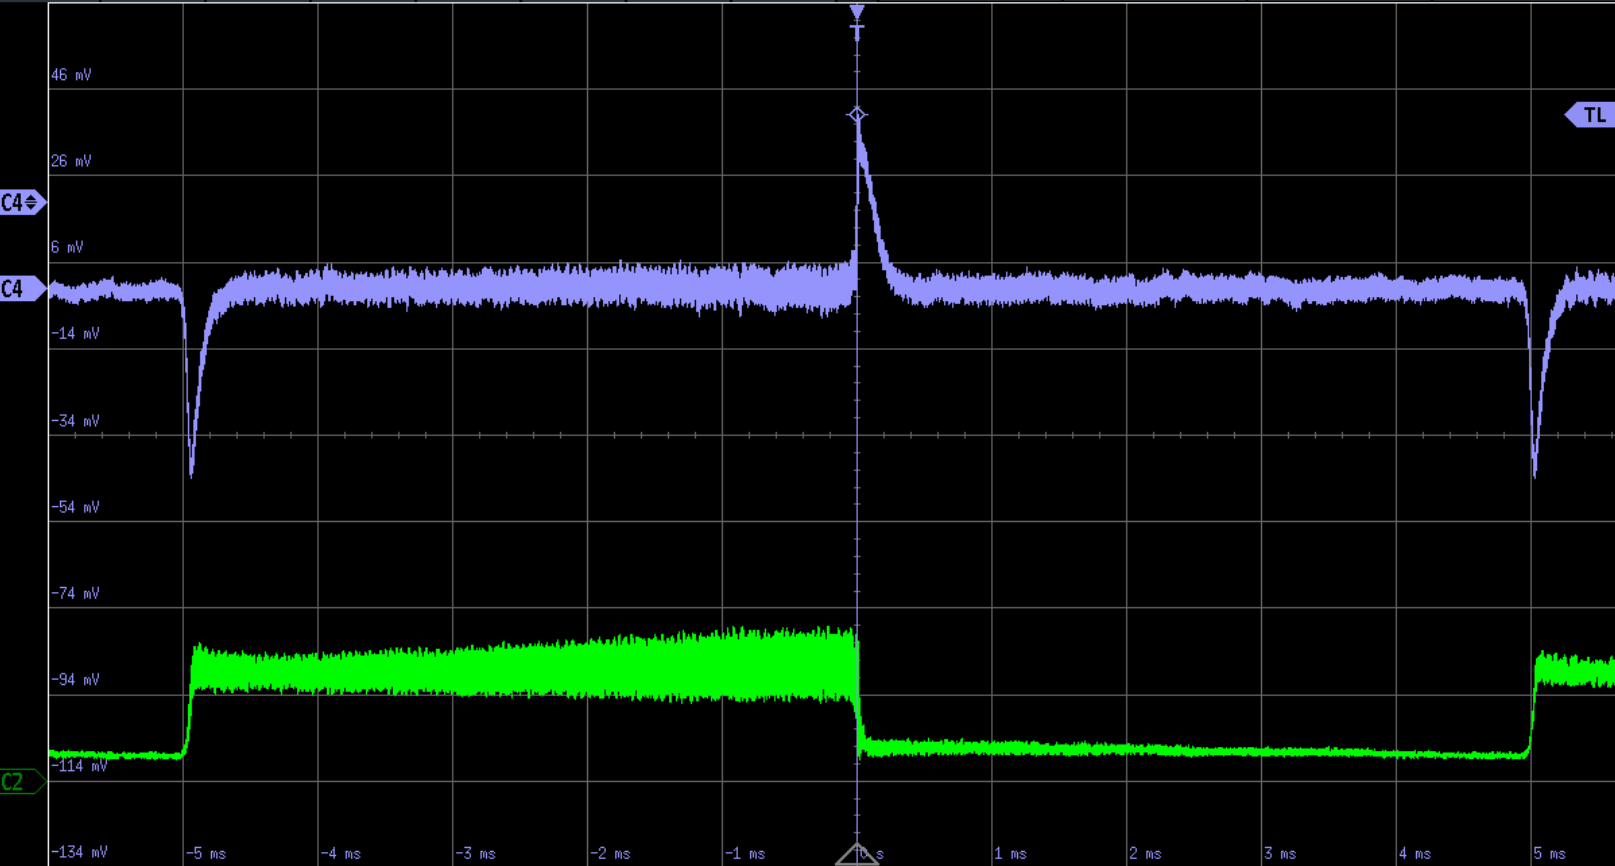

Undo Delete Screenshot Save Wavef. Zoom Meter Annotation Setup

C4 Auto 1 ms/ Complete
40 mV 5 GSa/s 0 s Avg 50

? Help
Vertical
Logic
Trigger
Horizontal
Acquire
History
Measure

D5 f: n/a
C1 C2 500 mV^{BW DC} 10:1 C3 C4 20 mV^{BW AC} 10:1 D7-0