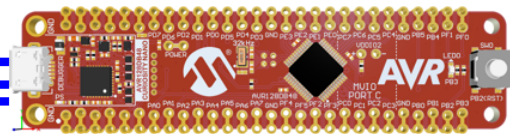

MPLAB® Data Visualizer

Computer

Curiosity Nano

AVR128DB48 Curiosity Nano
DGI

COM27
Serial/CDC Connection

Debug GPIO
Data Gateway Interface Endpoint

Device Manager

File Action View Help

Microchip Tools
Curiosity Data Gateway

Ports (COM & LPT)
Curiosity Virtual COM Port

AVR128DB48 Curiosity Nano
DGI

COM27
Serial/CDC Connection

Debug GPIO
Data Gateway Interface Endpoint

Serial Ports

- New variable streamer...
- Plot raw (UInt8)
- Send to terminal