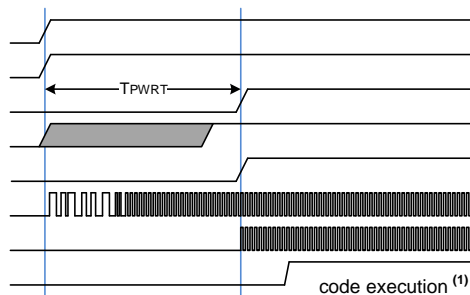

Internal Oscillator, PWRTS = 00

Internal Oscillator, PWRTS ≠ 00

External Clock (EC modes), PWRTS = 00

External Clock (EC modes), PWRTS ≠ 00