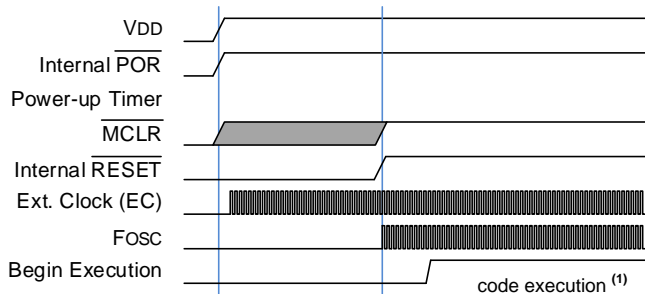

Internal Oscillator, PWRTS = 00

Internal Oscillator, PWRTS ≠ 00

External Clock (EC modes), PWRTS = 00

External Clock (EC modes), PWRTS ≠ 00