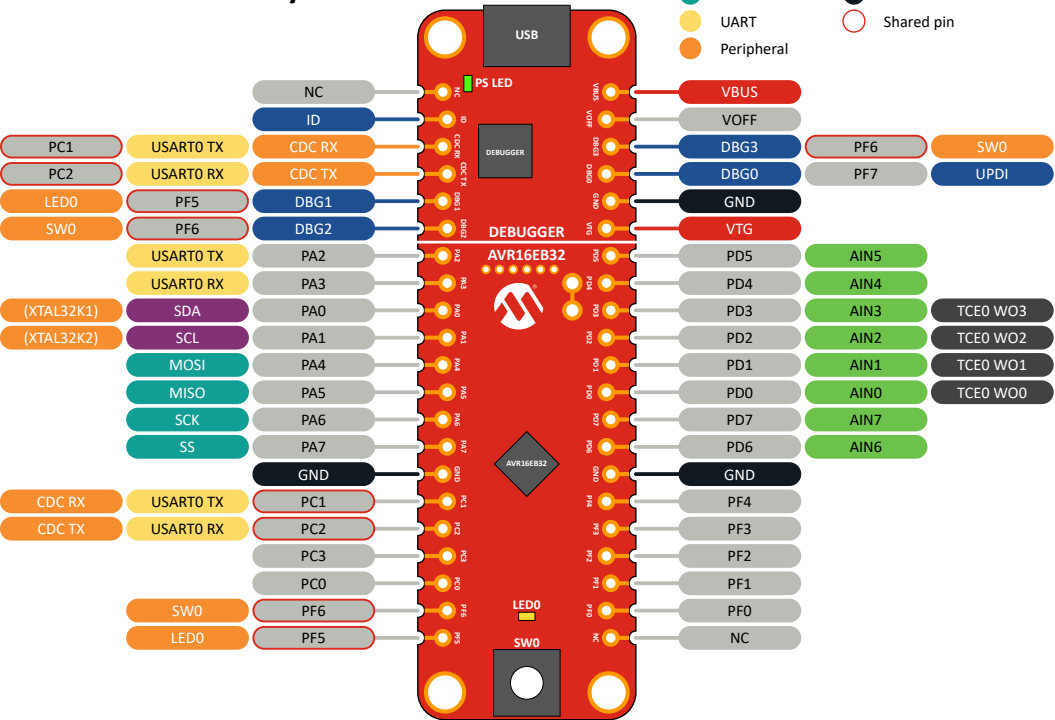

# AVR16EB32 Curiosity Nano

# Curiosity Nano Base for Click boards™