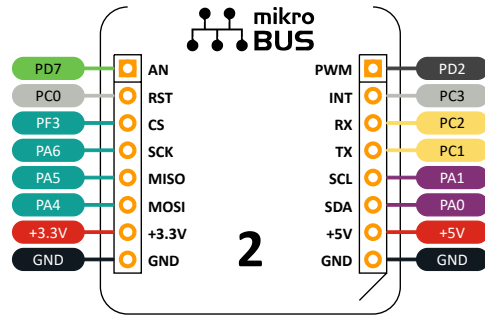

# AVR16EB32 Curiosity Nano

# Curiosity Nano Base for Click boards™