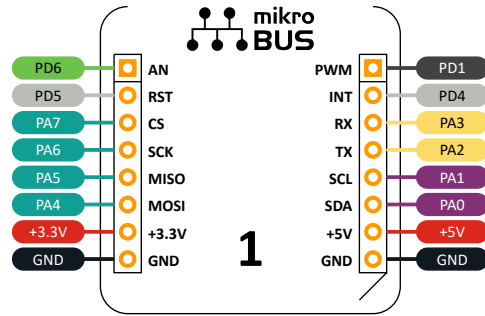

# AVR16EB32 Curiosity Nano

# Curiosity Nano Base for Click boards™