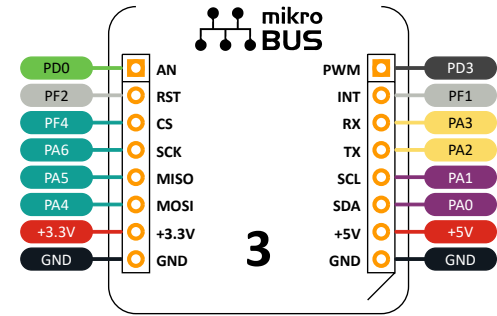

# AVR16EB32 Curiosity Nano

# Curiosity Nano Base for Click boards™