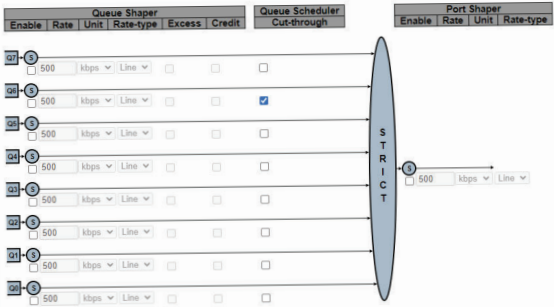

PD-IES008-DC240W

Port 2 ▾

- Configuration
  - System
  - Green Ethernet
  - Ports
  - CFM
  - APS
  - ERPS
  - Media Redundancy
  - DHCPv4
  - DHCPv6
  - Security
  - Aggregation
  - Link OAM
  - Loop Protection
  - Spanning Tree
  - IPMC Profile
  - MVR
  - IPMC
  - LLDP
  - PoE
  - SyncE
  - MAC Table
  - VLANs
    - Configuration
    - SVL
  - VLAN Translation
    - Port to Group Configuration
    - VLAN Translation Mappings
  - Private VLANs
    - Membership
    - Port Isolation
  - VCL
  - Voice VLAN
  - QoS
    - Port Classification
    - Port Policing
    - Queue Policing

QoS Egress Port Scheduler and Shapers Port 2

Scheduler Mode Strict Priority

Save Reset Back