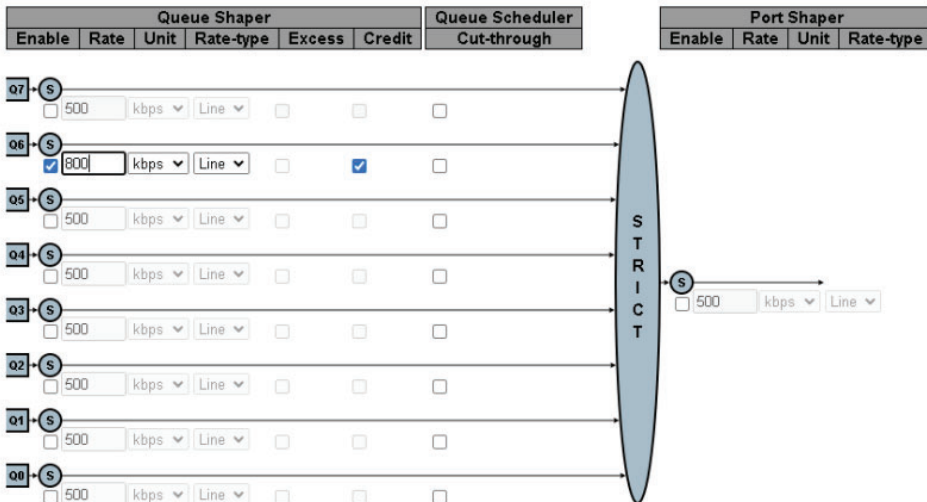

Configuration

- System
- Green Ethernet
- Ports
- CFM
- APS
- ERPS
- Media Redundancy
- DHCPv4
- DHCPv6
- Security
- Aggregation
- Link OAM
- Loop Protection
- Spanning Tree
- IPMC Profile
- MVR
- IPMC
- LLDP
- PoE
- SyncE
- MAC Table
- VLANs
- VLAN Translation
- Private VLANs
- VCL
- Voice VLAN
- ▾ QoS
 - Port Classification
 - Port Policing
 - Queue Policing
 - Port Scheduler
 - Port Shaping
 - Port Tag Remark
 - Port DSCP
 - DSCP-Based QoS
 - DSCP Translation
 - DSCP Classification
 - QoS Control List
 - Storm Policing

QoS Egress Port Scheduler and Shapers Port 1

Scheduler Mode: Strict Priority

Save Reset Back