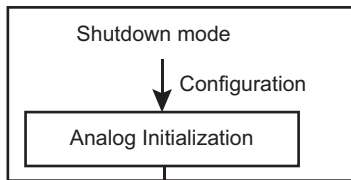

CSI
INITIALIZATION

Power-up

CSI
ACTIVE

Low-power "Escape" sequence

Low-power "High-speed" sequence

Entry command = 0x78

Entry command = 0x62

Entry command = 0x1E