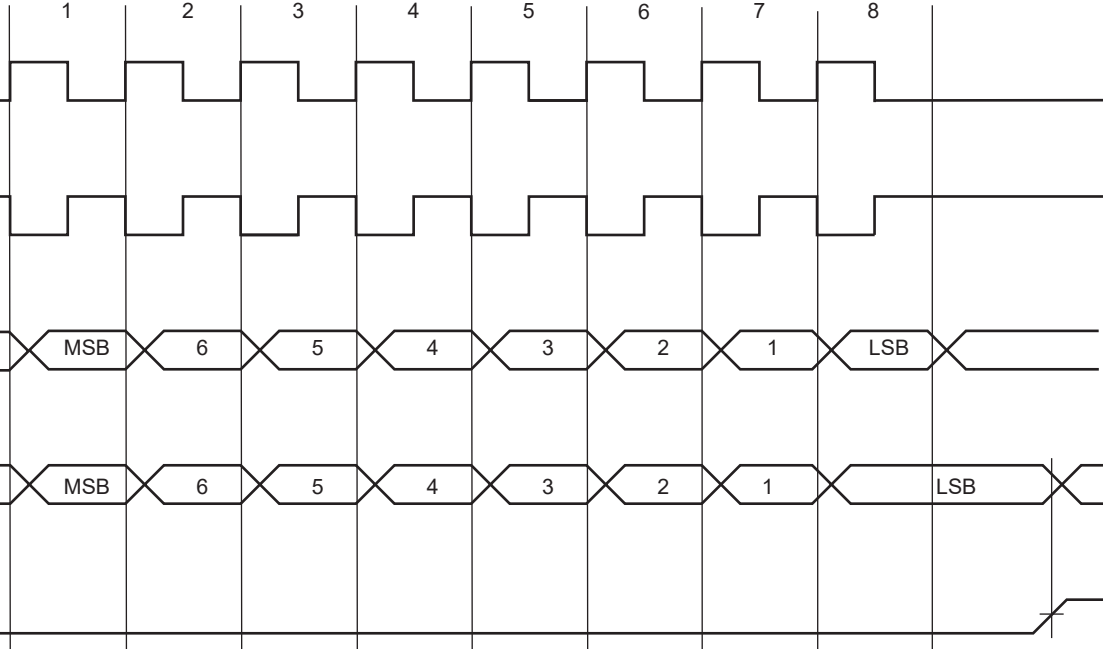

QSKC cycle (for reference)

QSKC
(CPOL = 0)

QSKC
(CPOL = 1)

MOSI
(from host)

MISO
(from client)

QCS
(to client)

* Not defined but normally LSB of previous character transmitted.