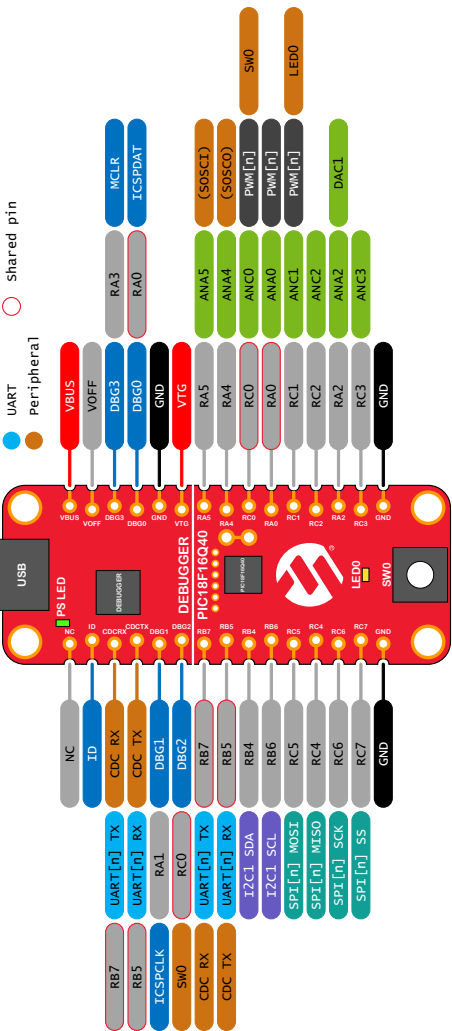

PIC18F16Q40 Curiosity Nano

Curiosity Nano Base for click boards™

Explained Pro Extension