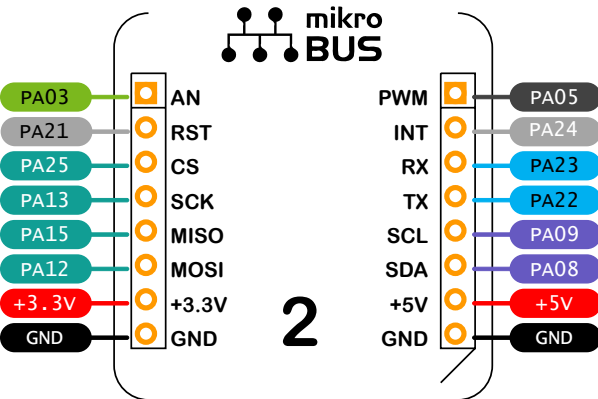

Curiosity Nano Base

for click boards™

Xplained Pro Extension