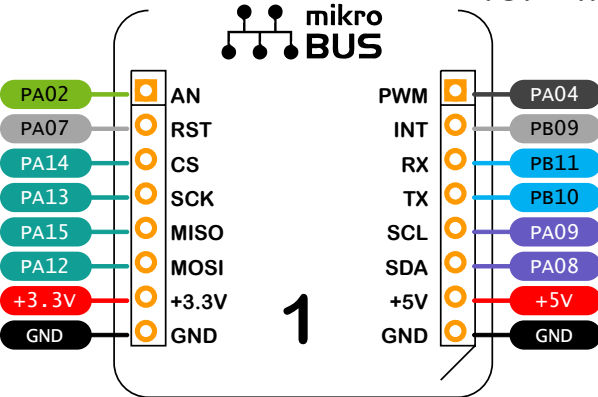

Curiosity Nano Base

for click boards™

Xplained Pro Extension