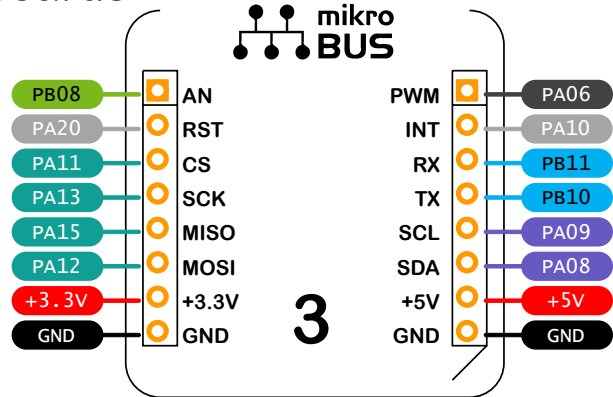

Curiosity Nano Base

for click boards™

Xplained Pro Extension