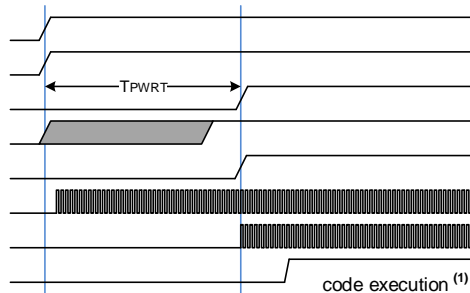

Internal Oscillator, PWRTS = 00

Internal Oscillator, PWRTS ≠ 00

External Clock (EC modes), PWRTS = 00

External Clock (EC modes), PWRTS ≠ 00