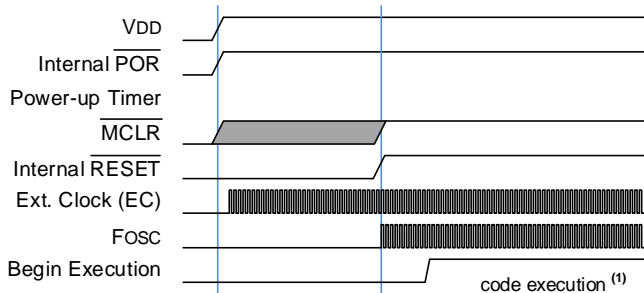

Internal Oscillator, PWRTS = 00

Internal Oscillator, PWRTS ≠ 00

External Clock (EC modes), PWRTS = 00

External Clock (EC modes), PWRTS ≠ 00