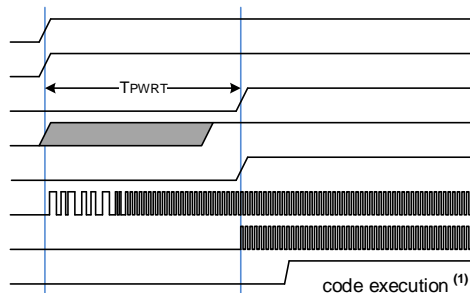

Internal Oscillator, PWRTS = 00

Internal Oscillator, PWRTS ≠ 00

External Clock (EC modes), PWRTS = 00

External Clock (EC modes), PWRTS ≠ 00