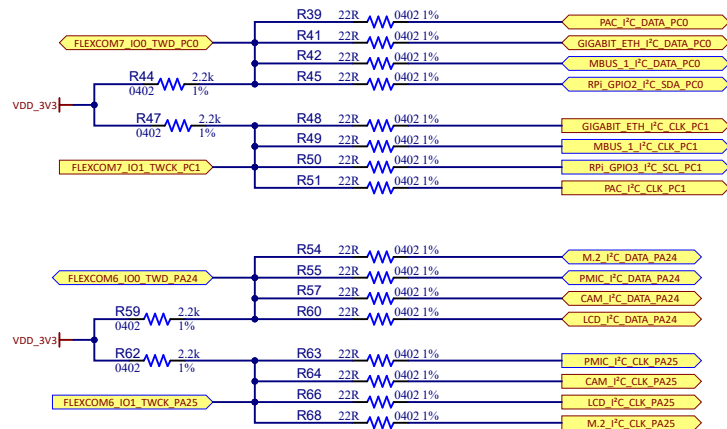

MPU Interfaces Distribution

TWI DISTRIBUTION

UART DISTRIBUTION

GPIO DISTRIBUTION

MEMORIES CHIP SELECT MANAGEMENT

SPI DISTRIBUTION

CLOCKS ENABLE

Wireless SDIO/SPI DISTRIBUTION