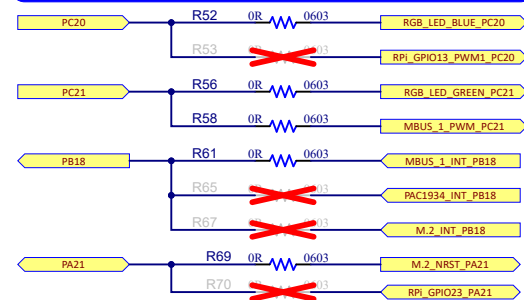

MPU Interfaces Distribution

TWI DISTRIBUTION

UART DISTRIBUTION

GPIO DISTRIBUTION

MEMORIES CHIP SELECT MANAGEMENT

SPI DISTRIBUTION

CLOCKS ENABLE

Wireless SDIO/SPI DISTRIBUTION