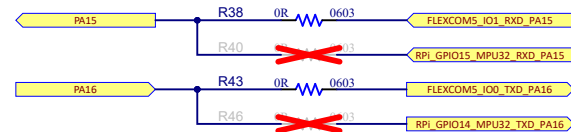

MPU Interfaces Distribution

TWI DISTRIBUTION

UART DISTRIBUTION

GPIO DISTRIBUTION

MEMORIES CHIP SELECT MANAGEMENT

SPI DISTRIBUTION

CLOCKS ENABLE

Wireless SDIO/SPI DISTRIBUTION