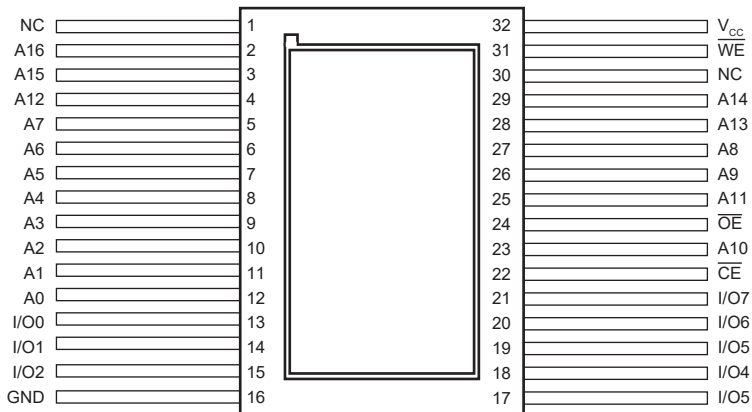

32-Lead CERDIP

Top View

32-Lead CLCC

Top View

32-Lead FLATPACK

Top View

30-Pin PGA

Top View