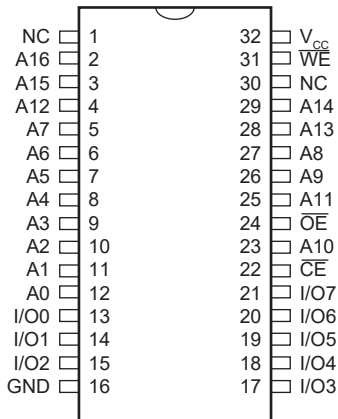

32-Lead CERDIP

Top View

32-Lead CLCC

Top View

32-Lead FLATPACK

Top View

30-Pin PGA

Top View