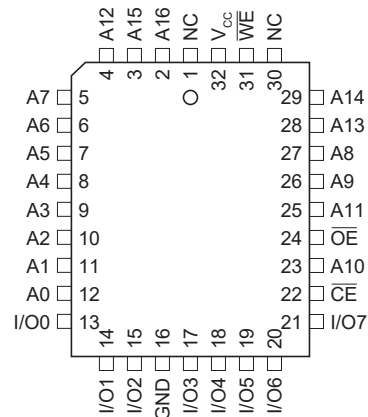

32-Lead CERDIP

Top View

32-Lead CLCC

Top View

32-Lead FLATPACK

Top View

30-Pin PGA

Top View