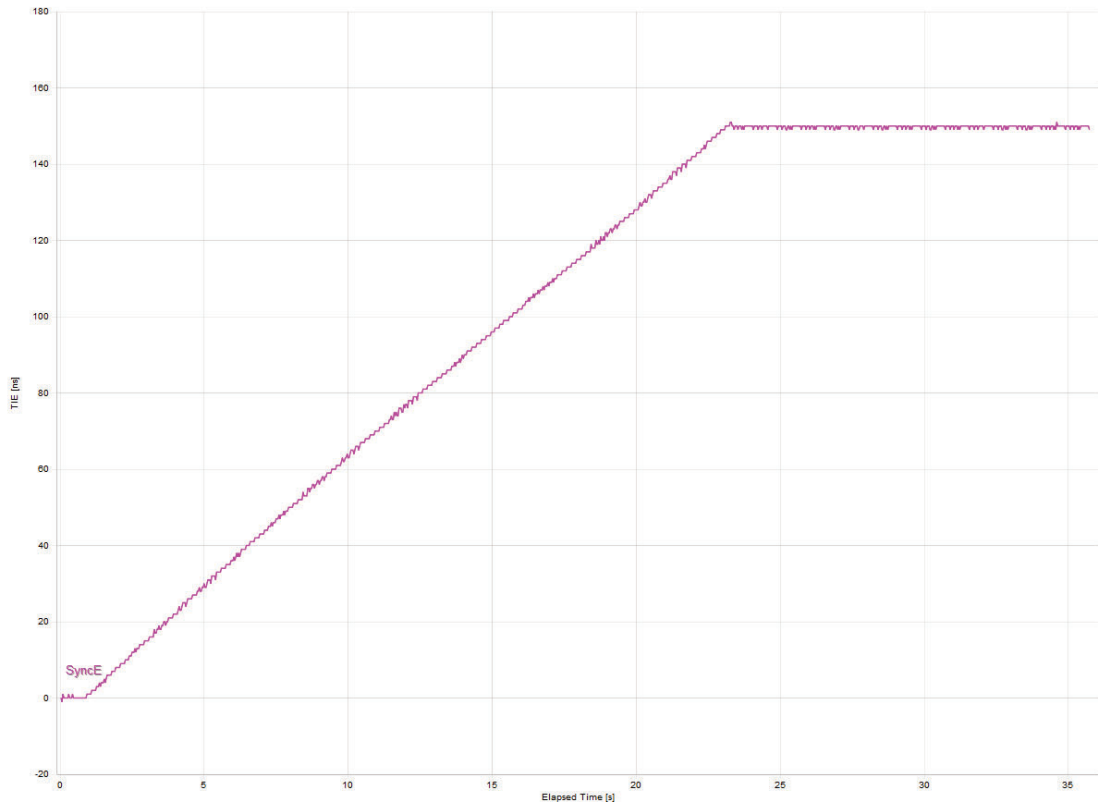

SyncE

Metric Statistics

Mean [ns]	100.122
Min [ns]	-1
Max [ns]	151
Max-Min [ns]	152