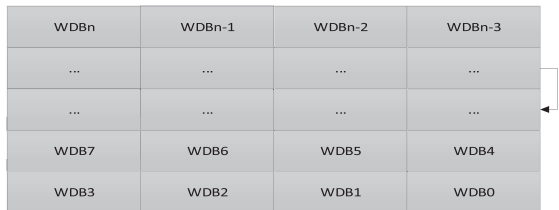

Transmit Data FIFO

Legend

S = Start
 Sr = Repeated Start
 P = Stop
 IDB = IBI Data Byte
 IBI-DA = IBI Data Address
 MDB = Mandatory Data Byte
 T = Transition bit

SDR Transfer

DDR Transfer