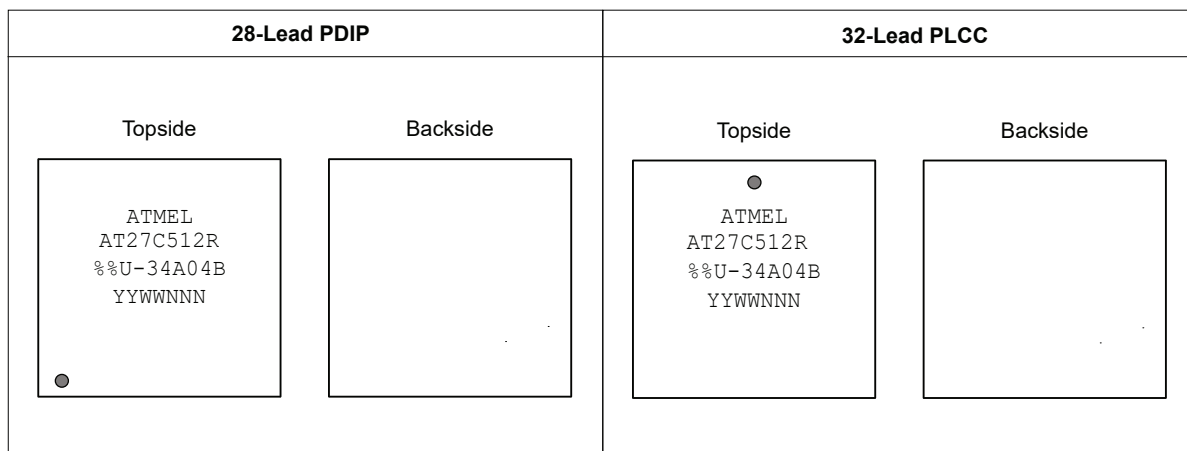

AT27C512R: Package Marking Information

Note: no backside markings

		%% = Access Time	
		45: 45 ns 70: 70 ns	
	Lot Trace Code		
	YWWNNN: Lot Trace Code Y: Year, WW: Work Week NNN = Assembly Trace Code		