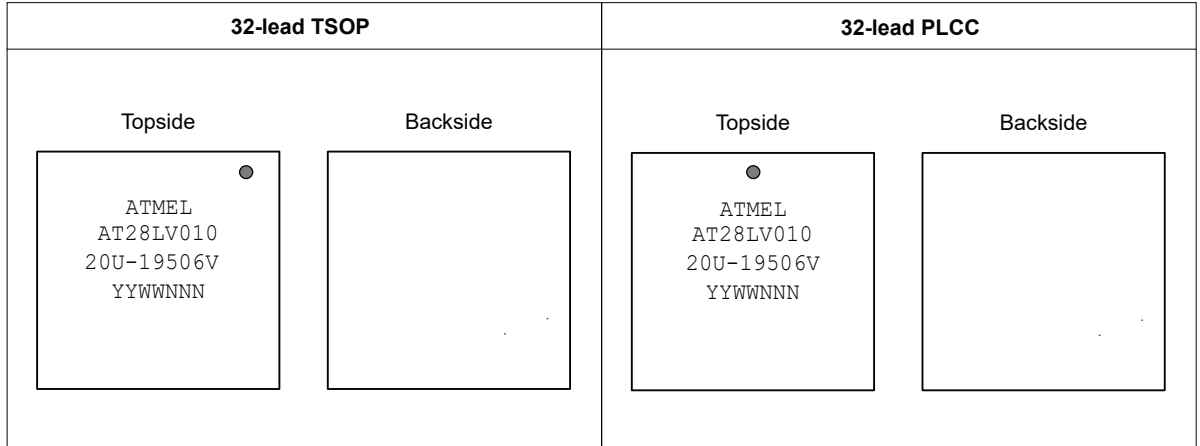

AT28LV010: Package Marking Information (Industrial Grade)

Note: No backside marking on these device packages.

	Lot Trace Code		
	YWWNNN: Lot Trace Code Y: Year, WW: Work Week, NNN: Assembly Trace Code		