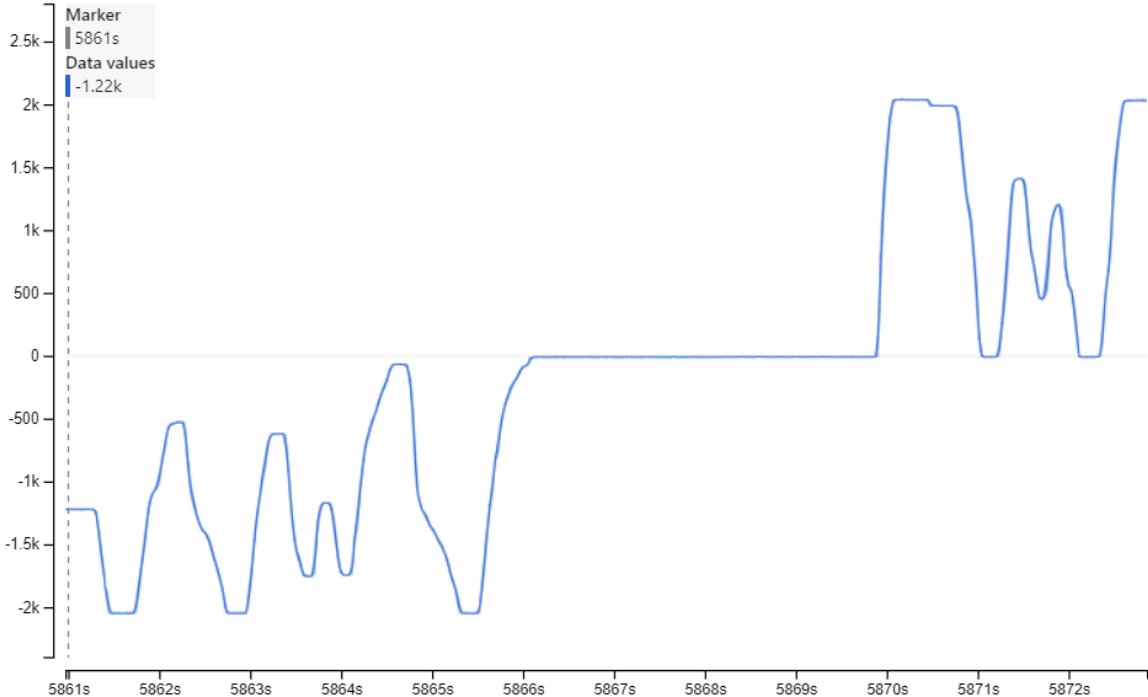

Connections
Variable Streamers

New Variable Streamer... Import Variable Streamer...

ADC_Differential_results

COM6 on AVR128DA48 Curiosity Nano

(x) ADC Result Int16

No Item Selected

Graph

Time Axis: 586 / 11.9

Data Axis: -2.4 / 5.2k

ADC I

+ Add Plot

+ Add Data Axis