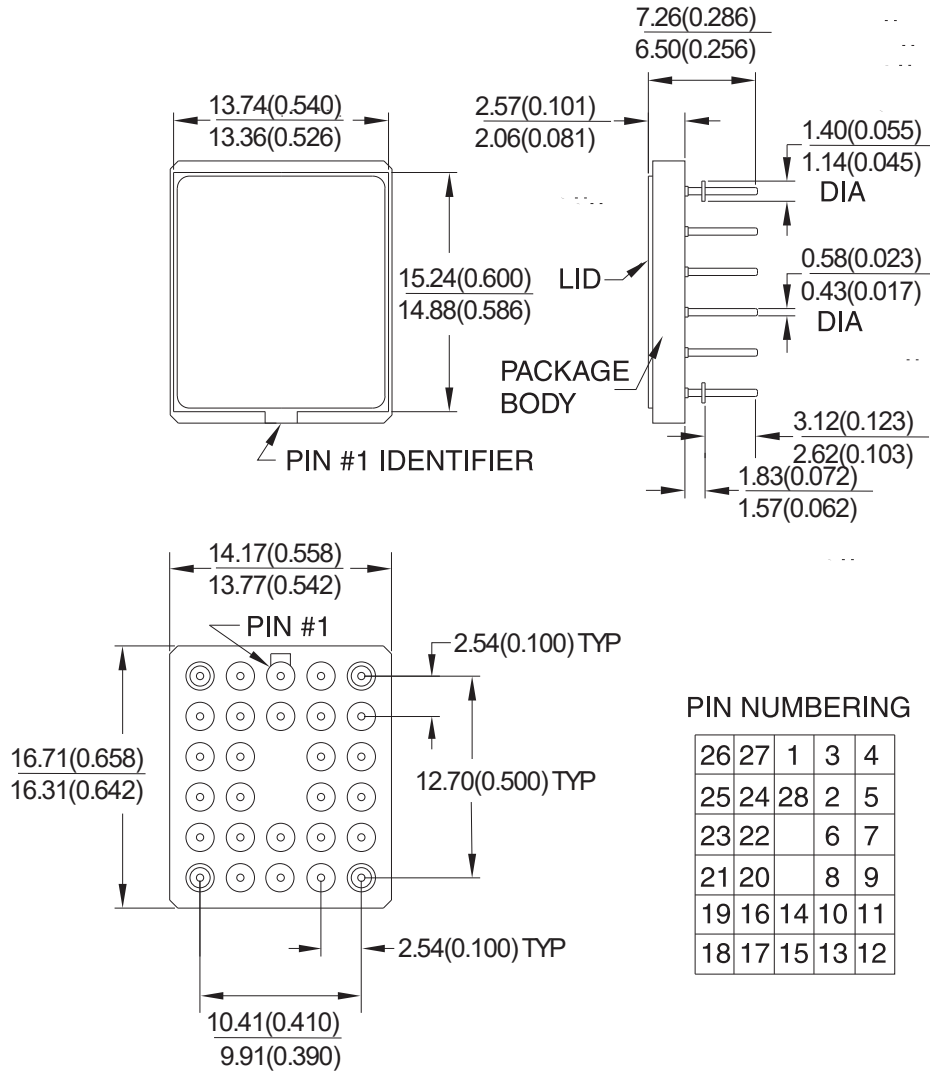

Dimensions in Millimeters and (Inches).
 Controlling dimension: Inches.

PIN NUMBERING

26	27	1	3	4
25	24	28	2	5
23	22		6	7
21	20		8	9
19	16	14	10	11
18	17	15	13	12

10/21/03

TITLE
28U, 28-pin, Ceramic Pin Grid Array (PGA)

DRAWING NO.
 28U

REV.
 B