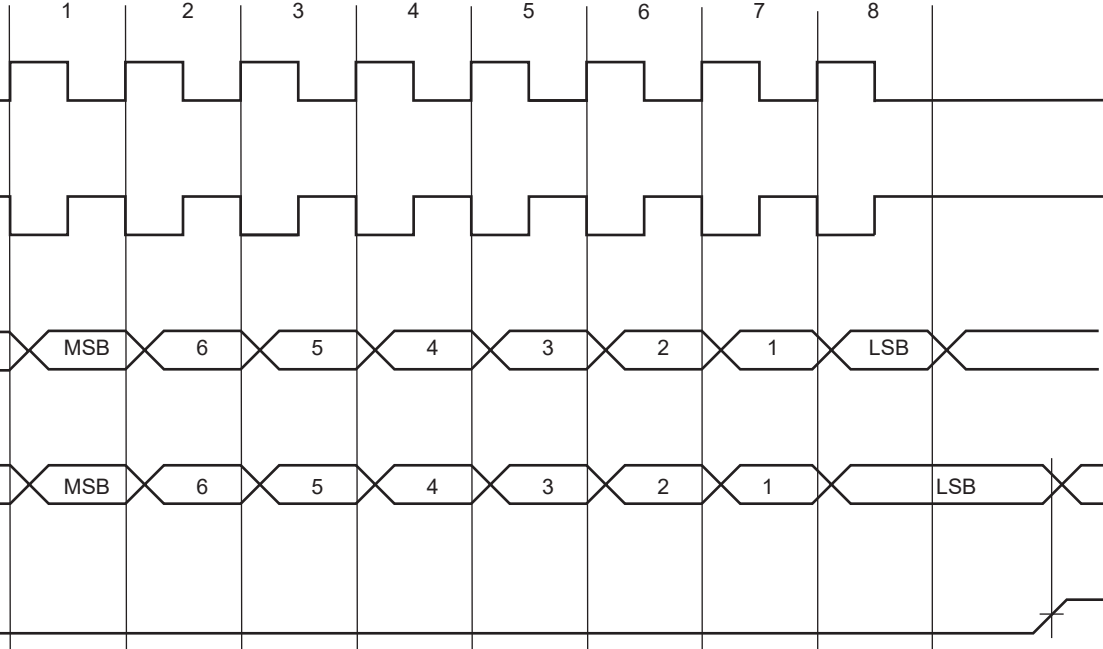

QSKC cycle (for reference)

QSKC
(CPOL = 0)

QSKC
(CPOL = 1)

MOSI
(from host)

MISO
(from client)

QCS
(to client)

* Not defined but normally LSB of previous character transmitted.