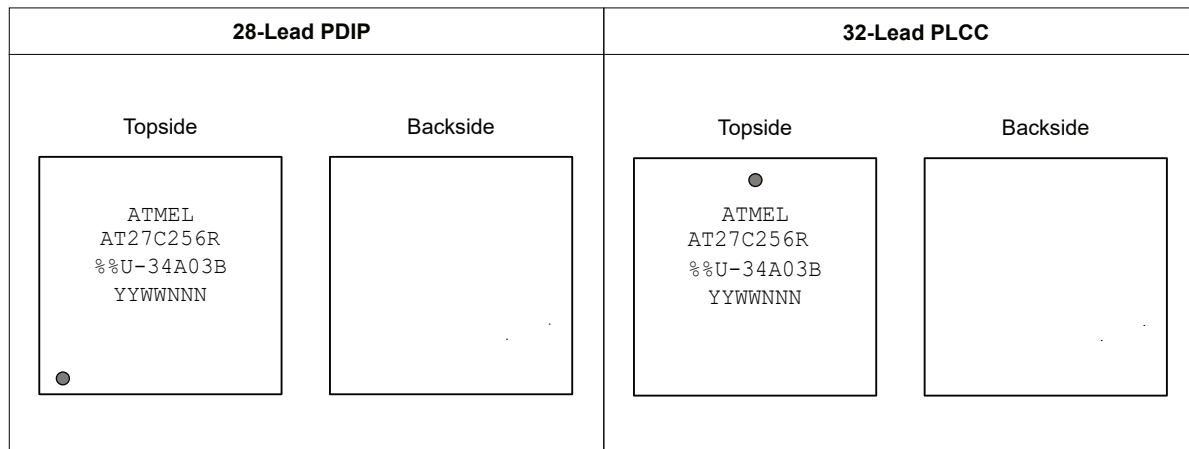

AT27C256R: Package Marking Information

Note: no backside markings

		%% = Access Time	
		45: 45 ns 70: 70 ns	
	Lot Trace Code		
	YWWNNN: Lot Trace Code Y: Year, WW: Work Week NNN = Assembly Trace Code		