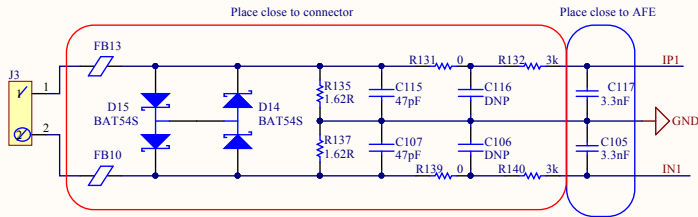

Metrology AFE

v1	First Revision		22/01/2018	R.N.
Rev	Description		Date	Author
File date	22/01/2018	Sheet 4 of 9		 Code number: PL360MB
Author	A.R.	Project	PL360MB v1	
Verified	R.N.	File	MetrologyAFE.SchDoc	
TITLE	MetrologyAFE			