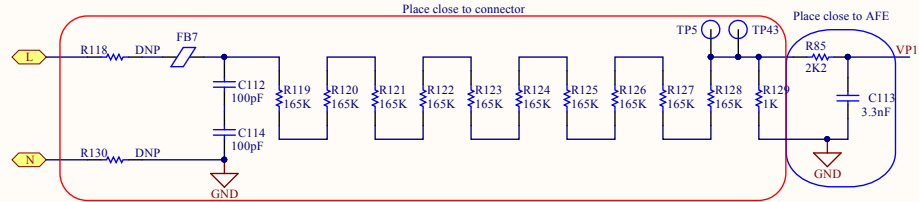

Metrology AFE

v1	First Revision		22/01/2018	R.N.
Rev	Description		Date	Author
File date	22/01/2018	Sheet 4 of 9		 Code number: PL360MB
Author	A.R.	Project	PL360MB v1	
Verified	R.N.	File	MetrologyAFE.SchDoc	
TITLE	MetrologyAFE			