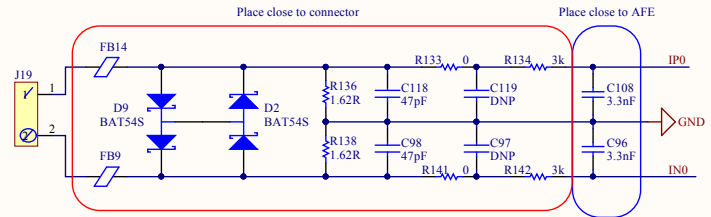

Metrology AFE

v1	First Revision		22/01/2018	R.N.
Rev	Description		Date	Author
File date	22/01/2018	Sheet 4 of 9		 Code number: PL360MB
Author	A.R.	Project	PL360MB v1	
Verified	R.N.	File	MetrologyAFE.SchDoc	
TITLE	MetrologyAFE			