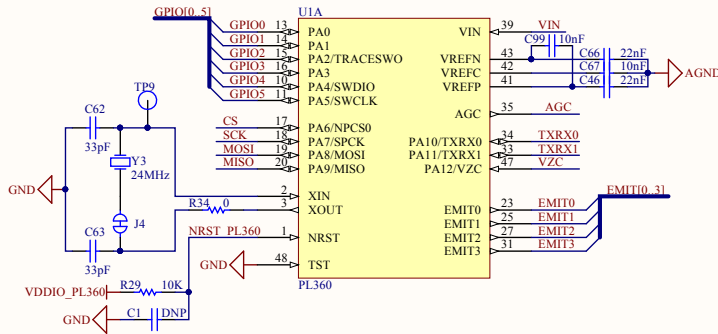

PL360

v1	First Revision	22/01/2018	R.N.	
Rev	Description	Date	Author	
File date	22/01/2018	Sheet 7 of 9	 Code number: PL360MB	
Author	A.R.	Project		PL360MB v1
Verified	R.N.	File		PL360.SchDoc
TITLE	PL360			