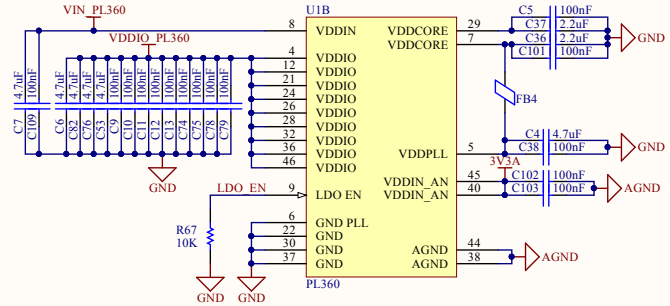

PL360

v1	First Revision	22/01/2018	R.N.	
Rev	Description	Date	Author	
File date	22/01/2018	Sheet 7 of 9	 Code number: PL360MB	
Author	A.R.	Project		PL360MB v1
Verified	R.N.	File		PL360.SchDoc
TITLE	PL360			