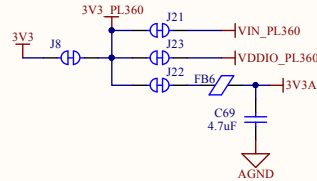

PL360

v1	First Revision	22/01/2018	R.N.	
Rev	Description	Date	Author	
File date	22/01/2018	Sheet 7 of 9	 Code number: PL360MB	
Author	A.R.	Project		PL360MB v1
Verified	R.N.	File		PL360.SchDoc
TITLE	PL360			