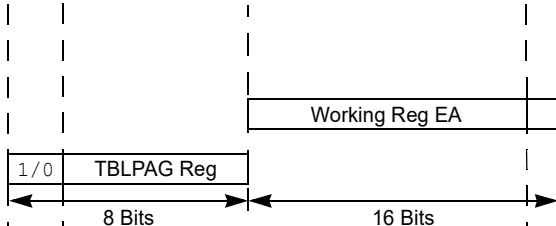

Using
Program Counter

Using
Table Instruction

User/Configuration
Space Select

24-Bit EA

Byte
Select