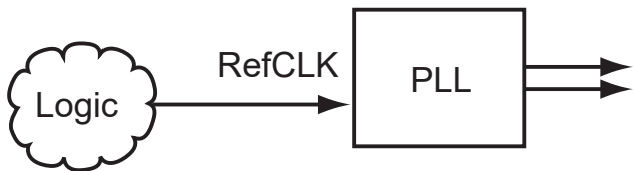

Regular, LVPECL, or LVDS IOPAD

Non-clock
Pins

Any macro from the core, except HCLK nets

For cascading