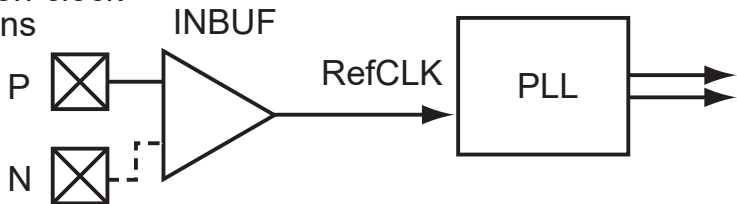

Regular, LVPECL, or LVDS IOPAD

Non-clock
Pins

Any macro from the core, except HCLK nets

For cascading