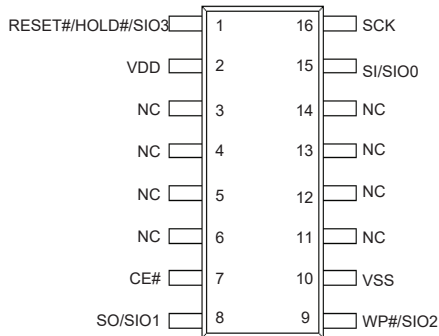

24-Ball BGA (Top View)

8-Lead SOIC/SOIJ (Top View)

16-Lead SOIC (Top View)

8-Contact WSON (Top View)