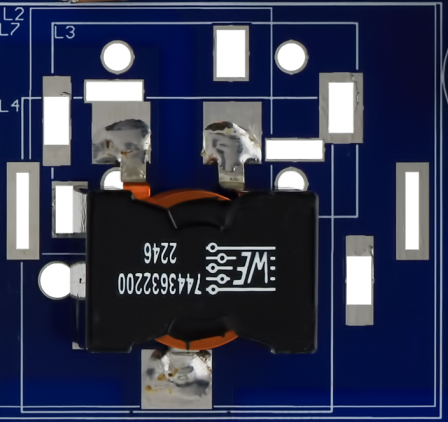

MICROCHIP

Batt Temp J1

-Vload

-Vbat

+Vbat

+Vload

SOLAR BATTERY LED STREETLIGHT

MICROCHIP